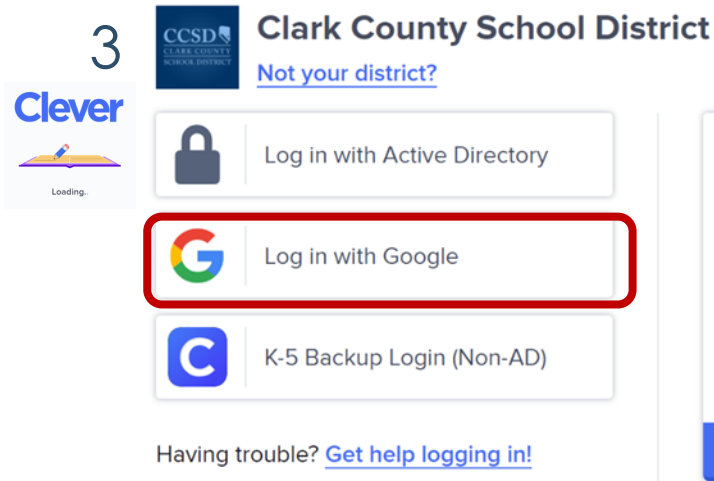

If you forgot your CCSD district login see these tips

If you have forgotten your Google login go to <https://myaccount.ccsd.net/#/managePassword> or <https://stutech.ccsd.net/> for additional assistance you may contact Derfelt's Ms. McCrossan @ mccrosj@nv.ccsd.net

Additional Resources

Families in need of assistance with resetting passwords can visit [StuTech.CCSD.net](#). Families interested in becoming more familiar with Canvas LMS, Google, or Infinite Campus can visit the Family and Community Engagement Services (FACES) website at [Faces.ccsd.net](#) for step-by-step videos.