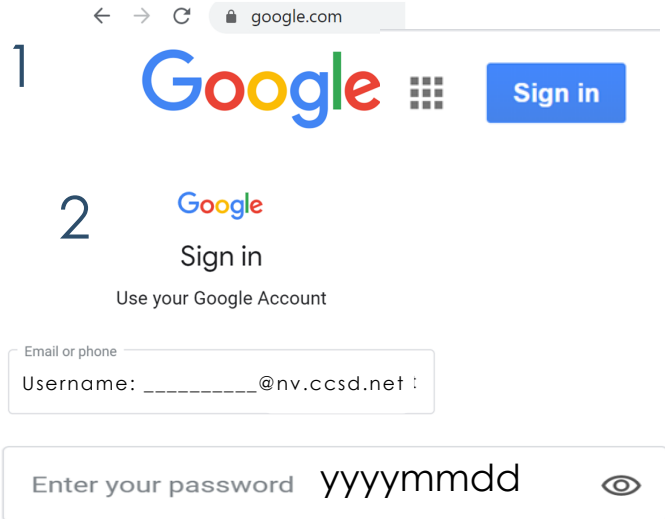

Additional Resources

Families in need of assistance with resetting passwords can visit [StuTech.CCSD.net](https://stutech.ccsd.net). Families interested in becoming more familiar LMS, Google, or Infinite Campus can visit the Family and Community Engagement Services (FACES) website at [Faces.ccsd.net](https://faces.ccsd.net) for step-by-step videos.

Students Logging into Canvas

Students will use [Clever](#) to access Canvas, Infinite Campus, Google Classroom, etc.

On Your Own Device

1. Go to [Google.com](#) and login into to your CCSD district google account.
2. Go to Clever: [clever.com/in/clark](#)
3. Choose: Log in with Google
4. It may ask you to select your account
5. You are in :)
6. Click on the Canvas icon