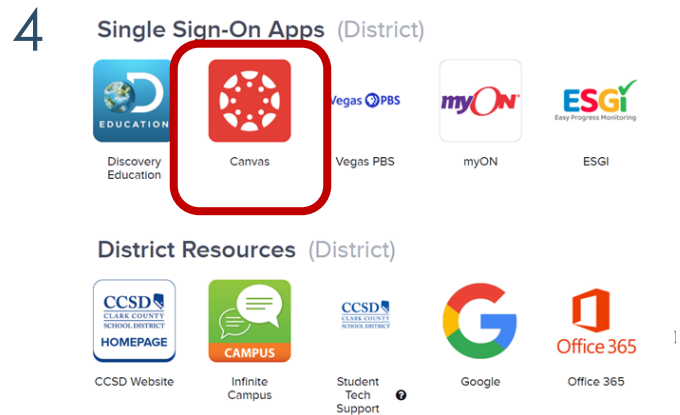

If you forgot your CCSD district login see these tips

If you have forgotten your Google login go to <https://myaccount.ccsd.net/#/managePassword> or <https://stutech.ccsd.net/> for additional assistance you may contact Derfelt's Ms. McCrossan @ mccrosj@nv.ccsd.net

Additional Resources

Families in need of assistance with resetting passwords can visit [StuTech.CCSD.net](#). Families interested in becoming more familiar with Canvas LMS, Google, or Infinite Campus can visit the Family and Community Engagement Services (FACES) website at [Faces.ccsd.net](#) for step-by-step videos.